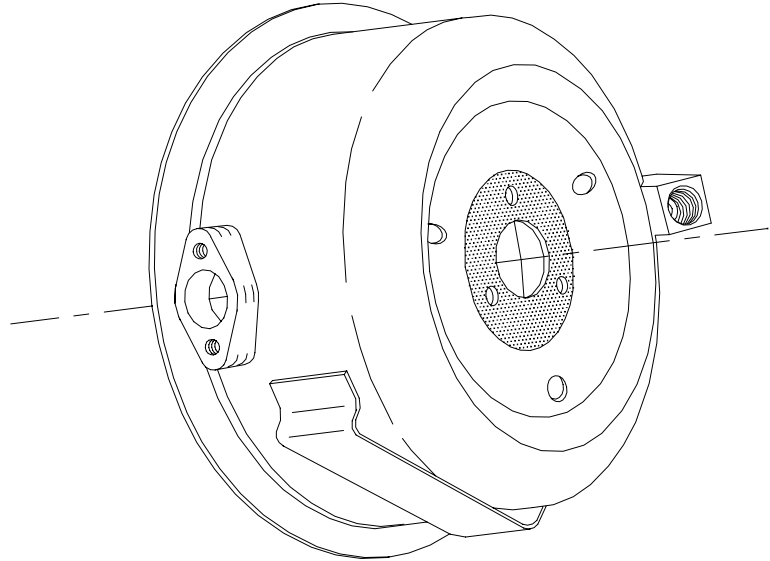

Product Repair Bulletin

P/N 695709/899323/695142

3604991/696553

Combustor Cap Assembly

NHA: GTCP85 Series APU

OEM Manual Repairs

Repairs for OEM Manual 49-21-73:

Cold straighten and size igniter location.

Weld/dress cracks.

Fabricate/install -20 center plate.

Additional FAA Approved Repairs

Repairs for Britt Metal Major Repair 9107244:

Fabricate/install -11 I.D. plate.

Fabricate/install -10 boss. (695142 only)

Product Repair Bulletin

P/N 695709/899323/695142

3604991/696553

Combustor Cap Assembly