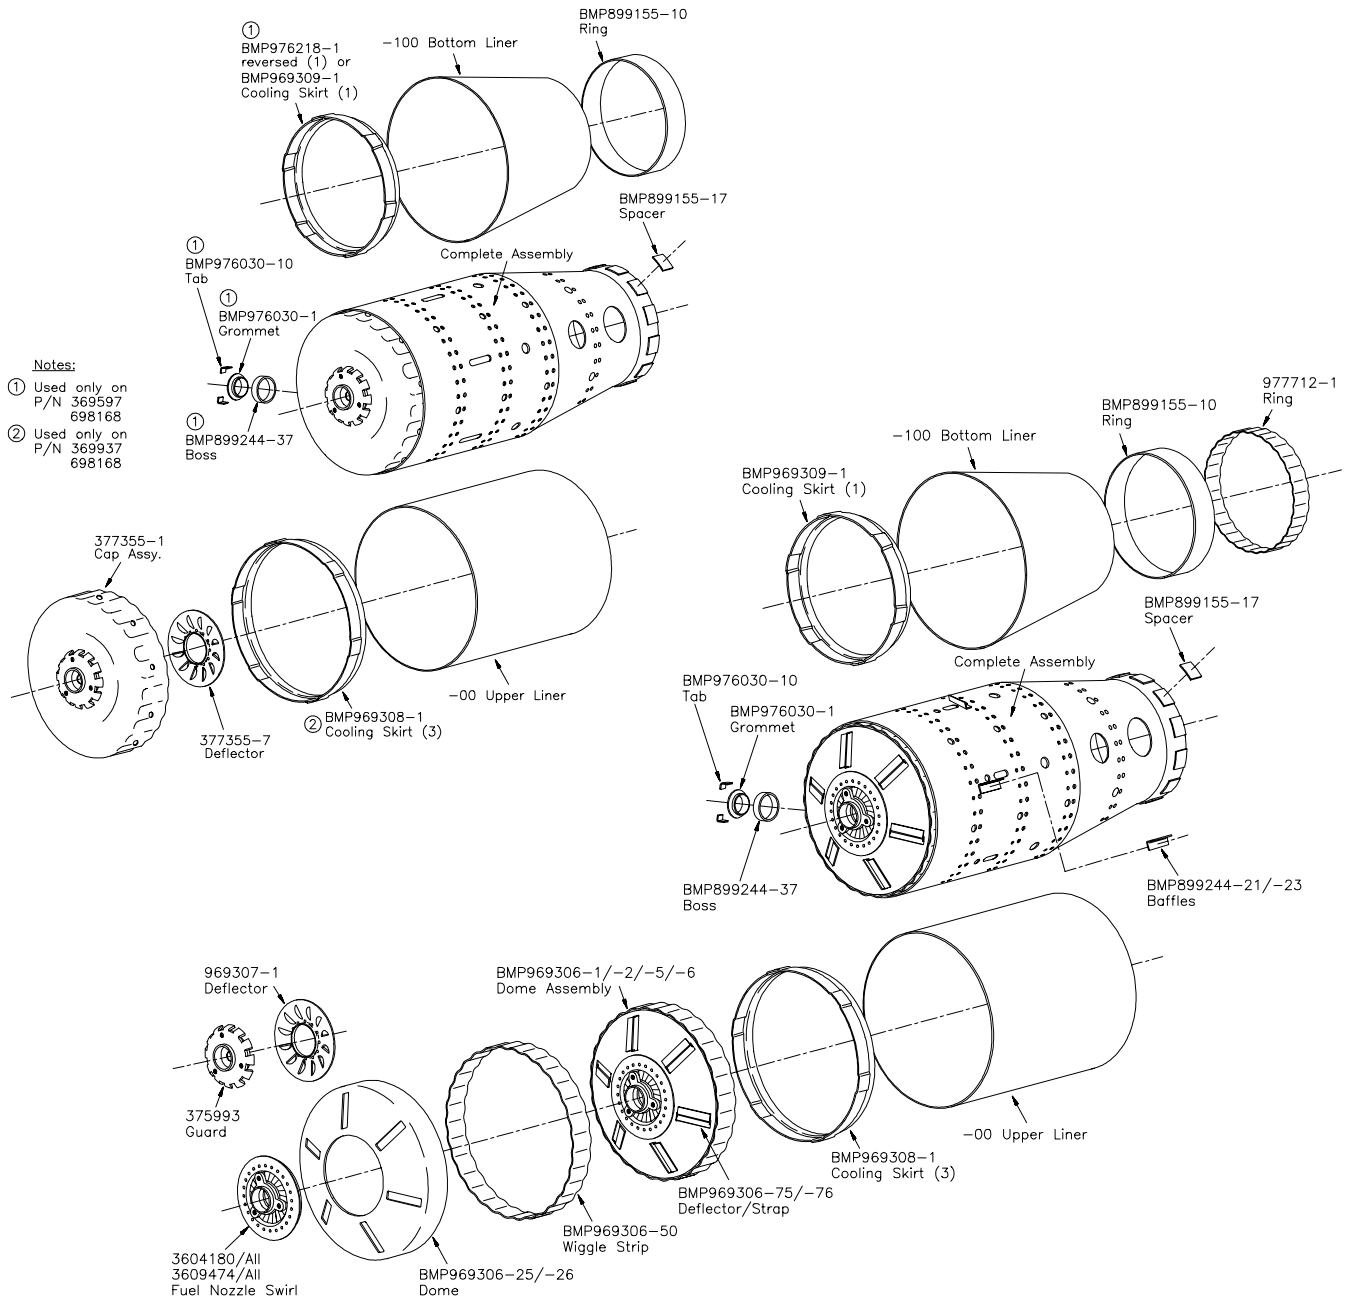

Product Repair Bulletin

P/N 3605384/698168/899155/899244

Combustion Chamber Liner Assembly

1. Notes:
- ① Used only on P/N 369597 698168
  - ② Used only on P/N 369937 698168